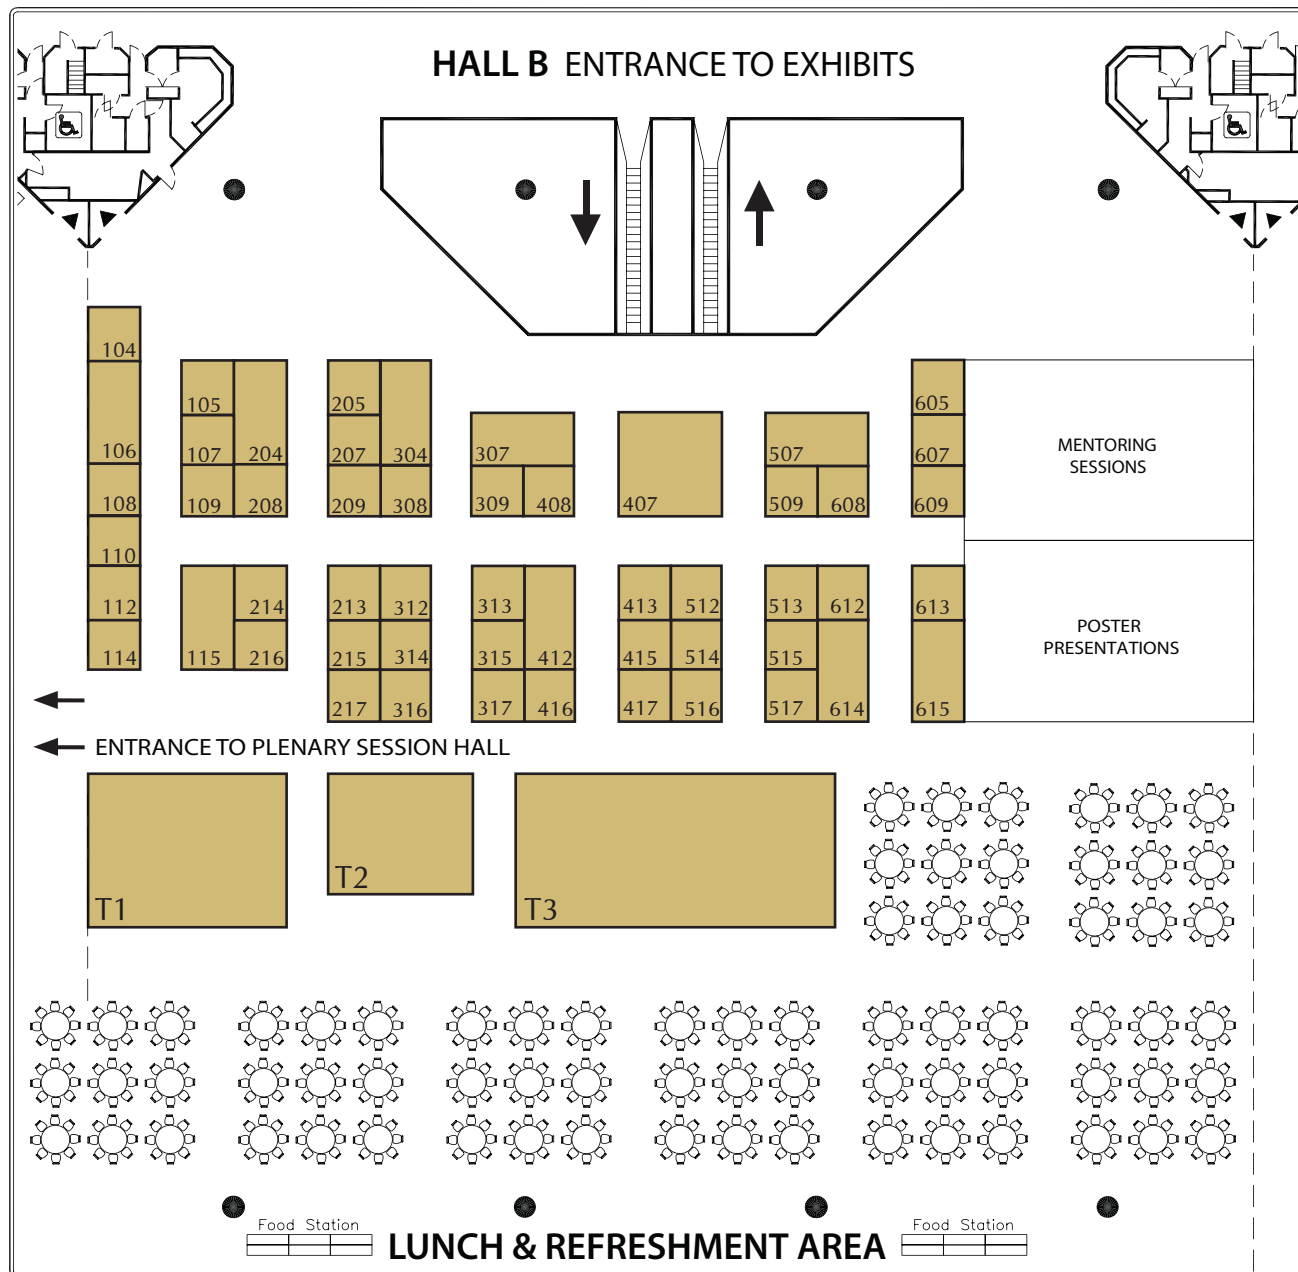

## METRO TORONTO CONVENTION CENTRE - NORTH BUILDING - HALL B

For more information regarding benefits of exhibiting at WCDM please contact:

■ ON HOLD

■ SOLD

■ EDUCATION PAVILION

**Chuck Wright**

Group Event Director